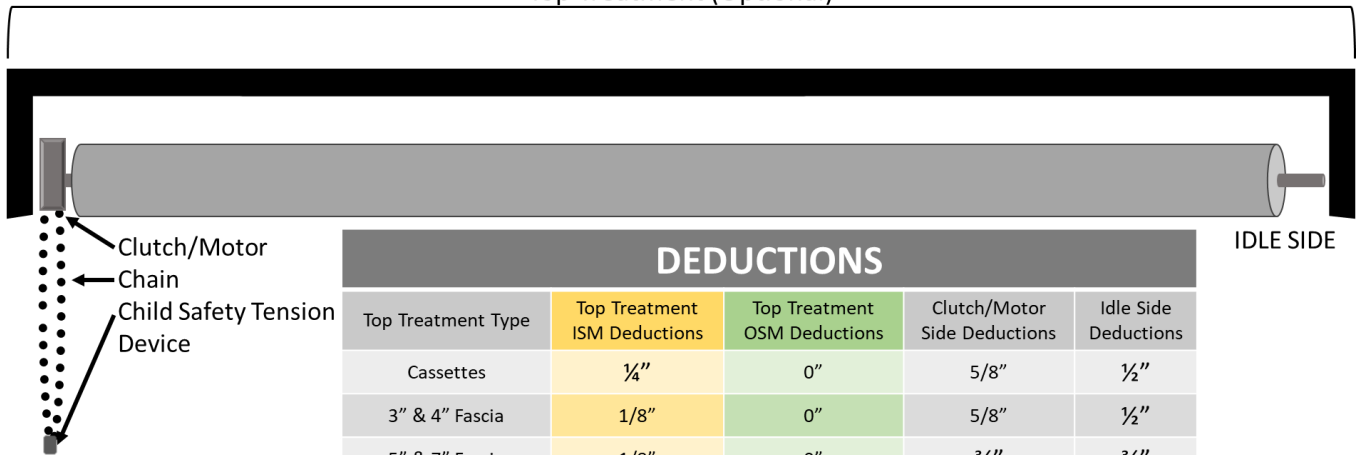

Deductions

Top Treatment (Optional)