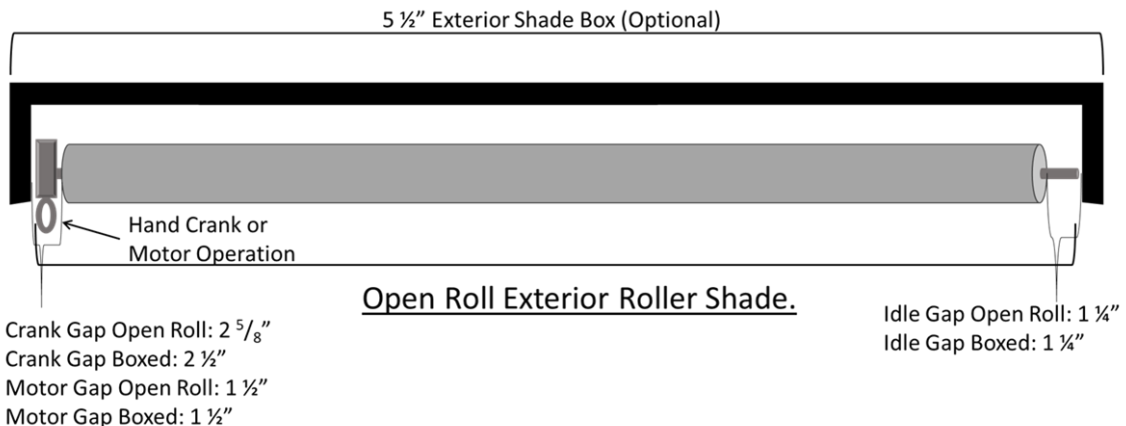

HOME DECOR

WHOLESALE FABRICATORS

Made in America

EXTERIOR ROLLER SHADE AVAILABLE COLORS

Suntex 80%/90%						
	Beige	Black	Brown	Dark Bronze	Grey	Stucco
Suntex Matte 95%/97%						
	Matte Black	Matte Dark Bronze	Matte Iron Grey	Matte Niko		
Suntex 95%, 97%, & 99%						
	Alpaca	Black	Carbon	Chestnut	Dark Bronze	Mocha
	Sand	Stucco	White/Grey	White		

Pictures of color samples may appear different on different monitors or in our printed price guide. Please visit our showroom or order a **HOME DECOR** sample for a more accurate reference