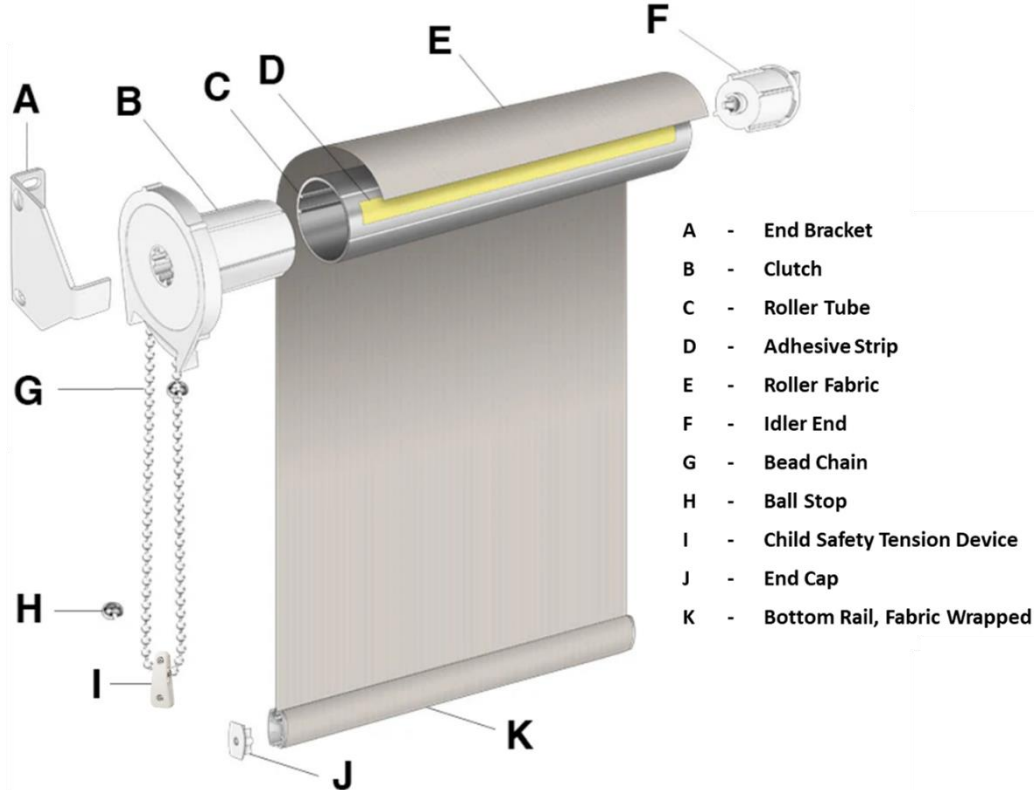

HOME DECOR

WHOLESALE FABRICATORS

Made in America

Roller Shade Diagram for Open Roll

*Top Treatments Optional