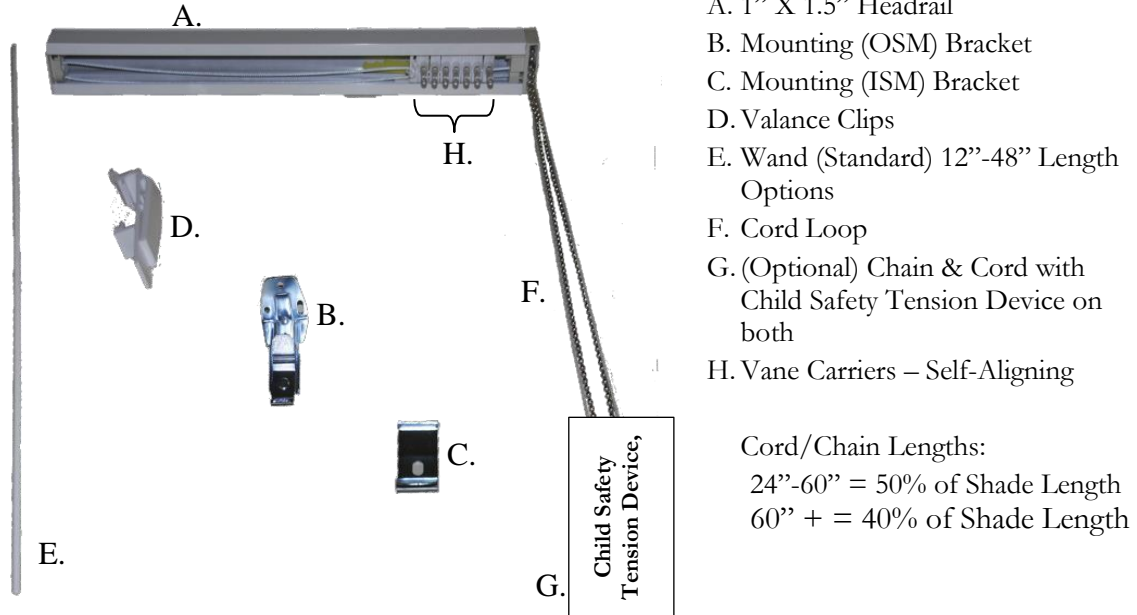

HOME DECOR

WHOLESALE FABRICATORS

Made in America

Vertical Blind Diagram