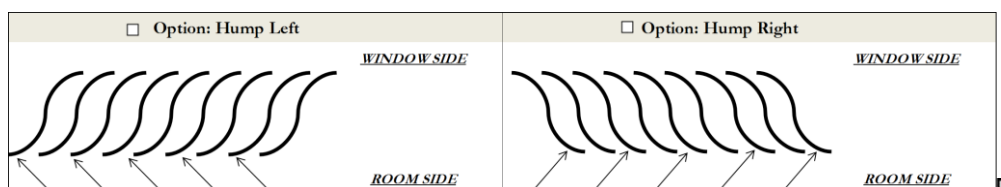

When ordering ‘S’ Curve vanes, please fill out which side you want the “hump” facing on the Vertical Blind S-Shaped Curve Order form.

EXAMPLE:

2612 West Townley Ave, Suite 5, Phoenix, AZ 85021
Phone: 602-995-9659 Fax: 602-995-7157