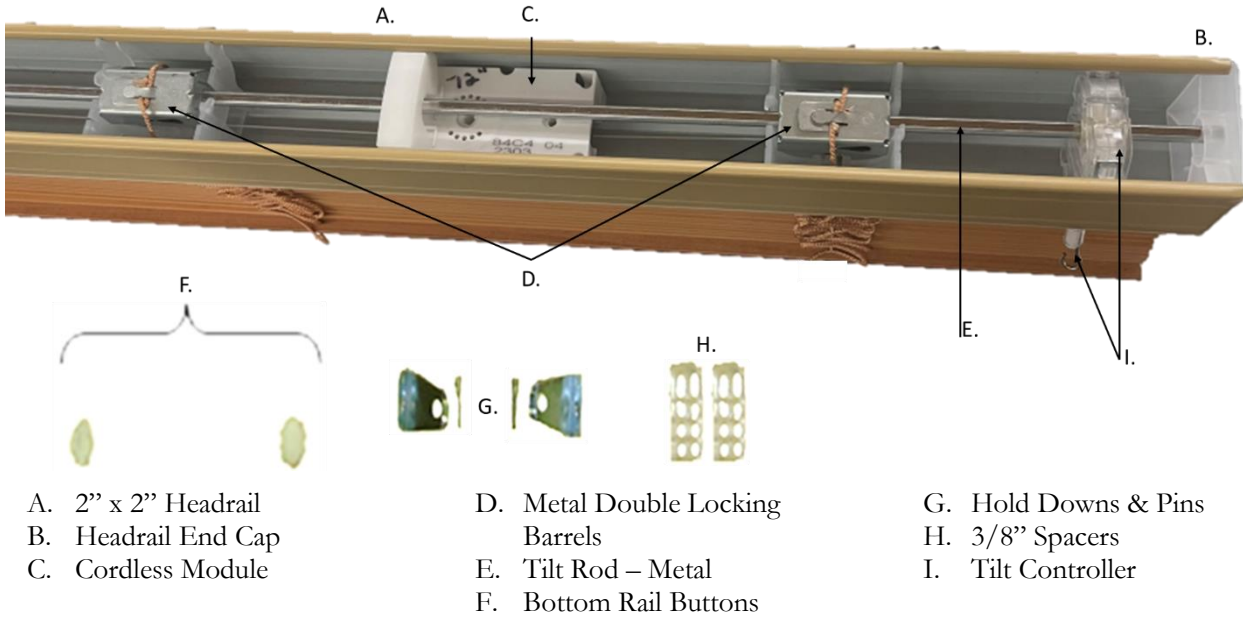

HORIZONTAL BLINDS

- **2" & 2 1/2" Cordless Lift System**
- **Engineered and Basswood**
- **Somfy Tilt Motor Option**

HORIZONTAL BLIND FEATURES

- 16 Popular Engineered Colors
- 17 Popular Basswood Colors
- Moisture Proof Engineered Wood Slats
- 3 1/4" Decorative Valance Standard (With Optional Upgrades)
- Heavy Gauge 2" x 2" Steel Headrail
- Color Coordinated Ladders with **White Lift Cords**
- Wand Tilt Standard with cordless lift.
 - Basswood Wands 12"- 48"
 - Engineered wood Wands 12"- 60"

- NEW!
- Somfy Tilt Motor Option
 - Control Options: Cordless Lift with Wand Tilt L or R, Cordless with Lift Motorized Tilt, & No Lift with Wand Tilt Only
 - Routeless Available for Maximum Privacy
 - Limited Lifetime Warranty (3 years on Cordless lift system)

HOME DECOR

WHOLESALE FABRICATORS

Made in America

HORIZONTAL BLIND DIAGRAMS

(Recommended on Shades wider than 72")

2-On-1 Blind

3-On-1 Blind

Width Ranges	Max Height: Basswood	Max Height: Engineered Wood
11" - 72"	96"	72"
72" - 84"	72"	60"
84" - 96"	72"	NA