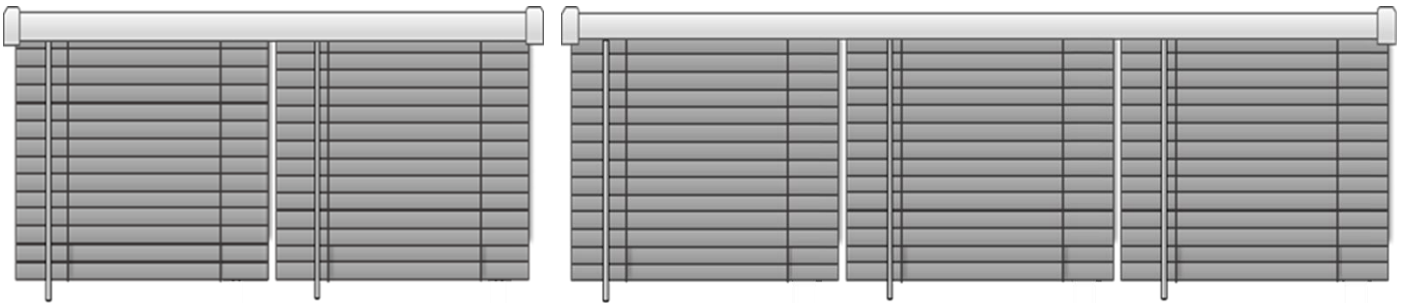

HOME DECOR

WHOLESALE FABRICATORS

Made in America

HORIZONTAL BLIND DIAGRAMS

(Recommended on Shades wider than 72")

2-On-1 Blind

3-On-1 Blind

Width Ranges	Max Height: Basswood	Max Height: Engineered Wood
11" - 72"	96"	72"
72" - 84"	72"	60"
84" - 96"	72"	NA

HORIZONTAL VALANCE OPTIONS

3 1/4" Deluxe Valance (Standard)

5" Basswood Valance (Optional)

3 1/2" Flat Valance (Optional)

HOME DECOR

WHOLESALE FABRICATORS

Made in America

HORIZONTAL BLINDS SPECIFICATIONS

Size Considerations

Single Shade

Width Ranges	Max Height: Basswood	Max Height: Engineered Wood
11" - 72"	96"	72"
72" - 84"	72"	60"
84" - 96"	72"	NA

Max Width for 2 or 3 on one headrail:

Basswood: 144"

Engineered Wood: 120"