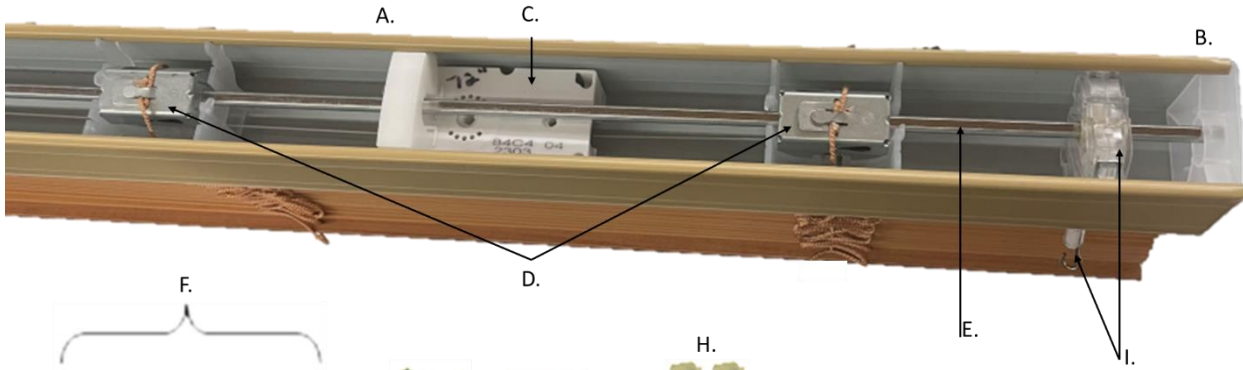

HORIZONTAL BLINDS

- **2" & 2 1/2" Cordless Lift System**
- **Engineered and Basswood**
- **Somfy Tilt Motor Option**

HORIZONTAL BLIND FEATURES

- 16 Popular Engineered Colors
- 17 Popular Basswood Colors
- Moisture Proof Engineered Wood Slats
- 3 1/4" Decorative Valance Standard (With Optional Upgrades)
- Heavy Gauge 2" x 2" Steel Headrail
- Color Coordinated Ladders with **White Lift Cords**
- Wand Tilt Standard with cordless lift.
 - Basswood Wands 12"- 48"
 - Engineered wood Wands 12"- 60"

- NEW!
- Somfy Tilt Motor Option
 - Control Options: Cordless Lift with Wand Tilt L or R, Cordless with Lift Motorized Tilt, & No Lift with Wand Tilt Only
 - Routeless Available for Maximum Privacy
 - Limited Lifetime Warranty (3 years on Cordless lift system)

HOME DECOR

WHOLESALE FABRICATORS

Made in America

HORIZONTAL BLIND DIAGRAMS

- A. 2" x 2" Headrail
- B. Headrail End Cap
- C. Cordless Module

- D. Metal Double Locking Barrels
- E. Tilt Rod – Metal
- F. Bottom Rail Buttons