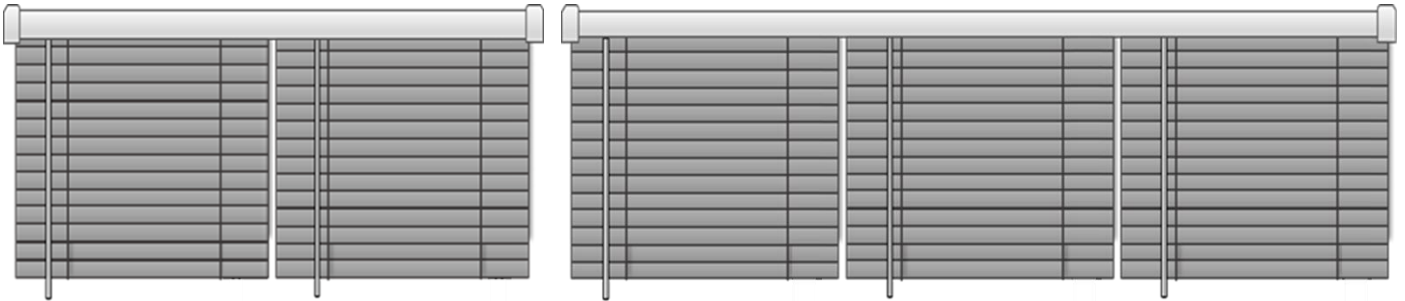

HOME DECOR

WHOLESALE FABRICATORS

Made in America

HORIZONTAL BLIND DIAGRAMS

- A. 2" x 2" Headrail
- B. Headrail End Cap
- C. Cordless Module

- D. Metal Double Locking Barrels
- E. Tilt Rod – Metal
- F. Bottom Rail Buttons

- G. Hold Downs & Pins
- H. 3/8" Spacers
- I. Tilt Controller

(Recommended on Shades wider than 72")

2-On-1 Blind

3-On-1 Blind

Width Ranges	Max Height: Basswood	Max Height: Engineered Wood
11" - 72"	96"	72"
72" - 84"	72"	60"
84" - 96"	72"	NA