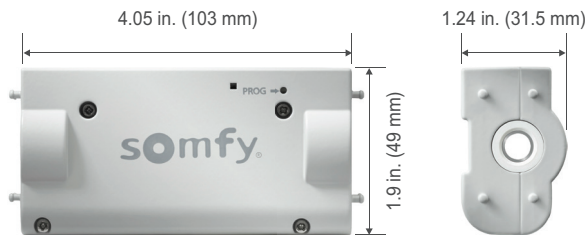

Tilt Only 50 WireFree™ RTS Through Shaft

Item #: 1240276

Offers control via Radio Technology Somfy® (RTS)

Applications

Horizontal Blinds

Technical Features

Voltage Supply	12V DC
Index Protection Rating	IP 20 (for indoor use only)
Limit Switch Type	Electronic

Temperature Working Range	32°F to 140°F (0°C to 60°C)
Insulation Class	Class III

Antenna 17.5cm wire length, must not be cut or lengthened. For greatest RF range must be exposed and should not come in contact with metal surfaces. RF wire may need to be repositioned for optimal performance.

Dimensions

Specifications

Nominal Torque	1 Nm
Nominal Speed	10 rpm
Adjustable Speed	5-10 by increment of 1 rpm
Radio Protocol	RTS
Radio Frequency	433.42 MHz
Battery Type	12V 2600mAh (external Lithium-ion)
Battery Autonomy	Only recharge once per year*
Charging Time	4.5 Hrs.