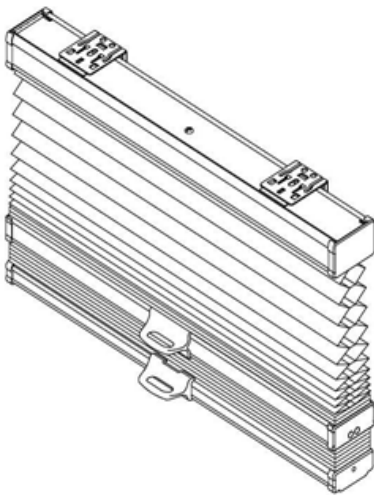

HOME DECOR's CUSTOM FACTORY CELLULAR SHADE SPECIFICATIONS

Benefits of HOME DECOR's Custom Factory Cellular Shades

HOME DECOR's Custom Factory Cellular shades feature State of the Art Components with a Newly Designed Aluminum Headrail. Available in the following options: Continuous Cord Loop (CCL), Cordless, Top-Down/Bottom-Up (TD/BU), Day/Night and Motorized. Comes in 12 Stylish Fabric Colors, both Light Filtering and Blackout. **These shades are Energy Efficient with a very competitive price point.**

Standard Features

- 3/4" Single Cell Cellular shades in Light Filtering and Blackout
- State of the Art Components, Newly Designed **Aluminum** Headrail and Bottomrail
- Two Motorization choices, including Top-Down/Bottom-Up available
- **12 Stylish Fabric Colors: Cotton, White Dove, Alabaster, Fawn, Pongee, Cocoa, Slate, Gray Sheen, Tweed White Dove, Linen Sand, Bamboo Stone, & Bamboo Dark Gray**

Day/Night Cordless,
CCL & Motorized