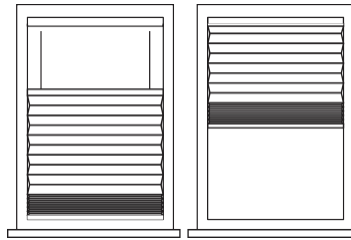

HOME DECOR

WHOLESALE FABRICATORS

Made in America

CELLULAR SHADE DIAGRAMS

Cordless

Clutch

Skylight

Cordless and CCL
Top-Down/Bottom-Up