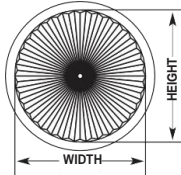

HOME DECOR

WHOLESALE FABRICATORS

Made in America

CELLULAR SHADE DIAGRAMS

Cordless

Clutch

Skylight

Cordless and CCL
Top-Down/Bottom-Up

Standard Arch

Half arch

Circle

2-On-1 Headrail

Hexagon

Octagon

Cutout

⚠ WARNING/ADVERTENCIA