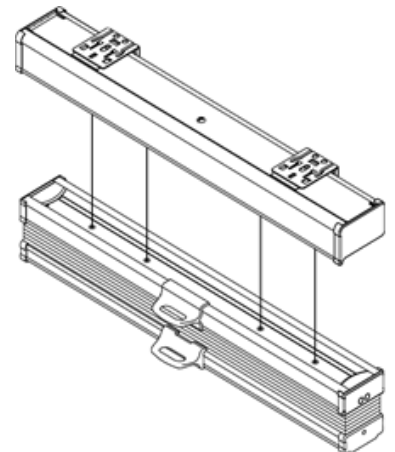

TD/BU Cordless,
CCL & Motorized