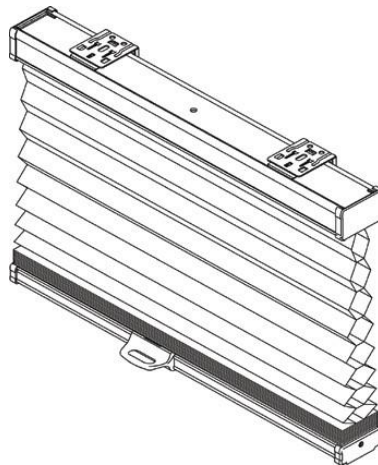

CCL, Cordless
& Motorized