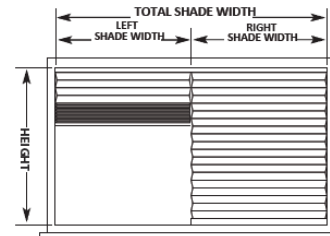

2-On-1 Headrail