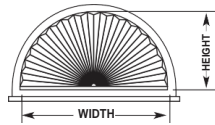

Cordless, and CCL
Day/Night

Slider:
Side Stack

Slider:
Center Split

Simple
Touch
Wand

Simple Touch
Remote

Simple Touch
Top-Down/
Bottom-Up

Simple
Touch
Day/Night

Motorized
Skylight

Standard Arch

Half arch

Circle

2-On-1 Headrail

Hexagon

Octagon

Cutout

⚠ WARNING/ADVERTENCIA