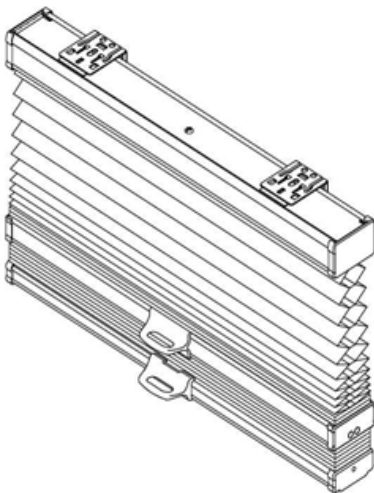

HOME DECOR's CUSTOM FACTORY CELLULAR SHADE SPECIFICATIONS

Benefits of HOME DECOR's Custom Factory Cellular Shades

HOME DECOR's Custom Factory Cellular shades feature State of the Art Components with a Newly Designed Aluminum Headrail. Available in the following options: Continuous Cord Loop (CCL), Cordless, Top-Down/Bottom-Up (TD/BU), Day/Night and Motorized. Comes in 12 Stylish Fabric Colors, both Light Filtering and Blackout. **These shades are Energy Efficient with a very competitive price point.**

Standard Features

- 3/4" Single Cell Cellular shades in Light Filtering and Blackout
- State of the Art Components, Newly Designed **Aluminum** Headrail and Bottomrail
- Two Motorization choices, including Top-Down/Bottom-Up available
- **12 Stylish Fabric Colors: Cotton, White Dove, Alabaster, Fawn, Pongee, Cocoa, Slate, Gray Sheen, Tweed White Dove, Linen Sand, Bamboo Stone, & Bamboo Dark Gray**

Day/Night Cordless,
CCL & Motorized