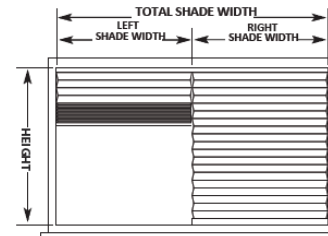

2-On-1 Headrail