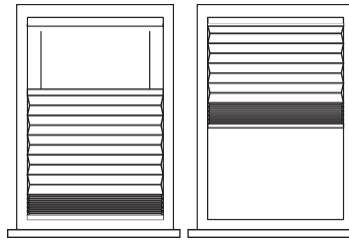

HOME DECOR

WHOLESALE FABRICATORS

Made in America

CELLULAR SHADE DIAGRAMS

Cordless

Clutch

Skylight

Cordless and CCL
Top-Down/Bottom-Up