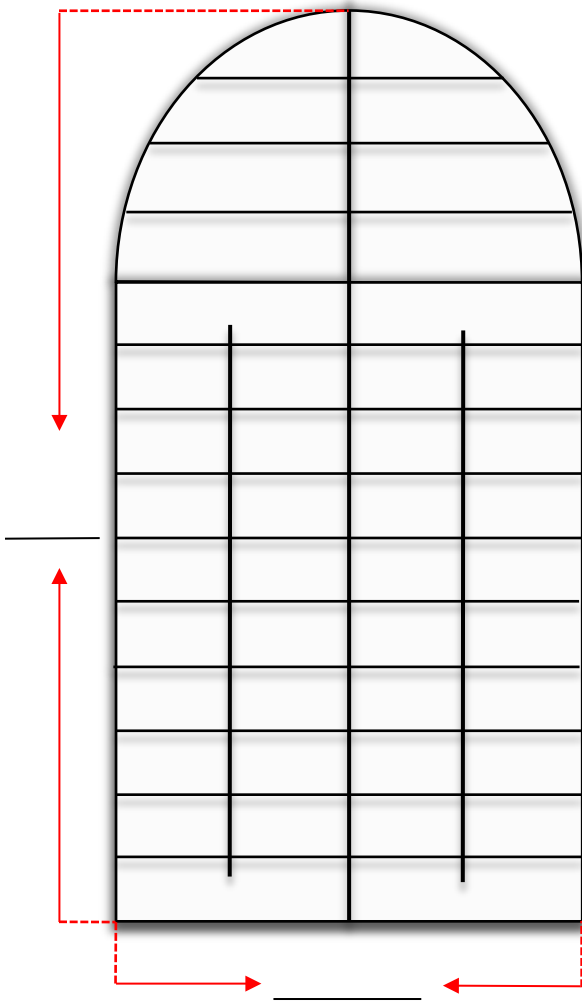

HOME DECOR

WHOLESALE FABRICATORS

Made in America

SIDEMARK: _____ PO #: _____ DATE: ____ / ____ / ____

FULL LOUVERED ARCH