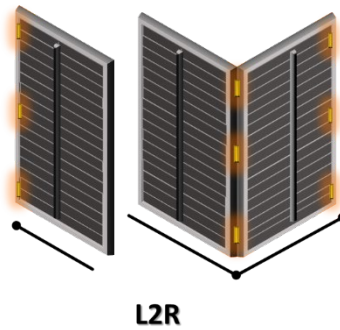

SHUTTER ORDERING INSTRUCTIONS	
INSTALL	Full Turnkey: <i>(Full warranty to original purchaser)</i> No Check Measure - Yes Install <i>(Not responsible for proper fitting)</i> No Check Measure - No Install <i>(No in-home warranty service)</i>
PRODUCT	Painted Smooth Textured Stained Rustic-Knotty
HINGE TYPES	Painted Polished Brass Nickel Bronze Antique Brass
QTY	Number of shutters
WIDTH	Width of opening
HEIGHT	Height of opening
# OF PANELS	Panels requested for opening – please see size limitations on page S-5
LOUVER SIZE	2 1/2", 3 1/2" OR 4 1/2"
FRAME INSTALL CODE	S =Surface Mount Z = Z-Frame BPT =Bi Pass Track I =Inset Mount BF =Bi-Fold BFT =Bi-Fold Track
FRAME OPTIONS	Z-FRAME
	SURFACE FRAME
	CM3 =3" Crown Molding LBN =L Frame - Bullnose SM =2 1/4" Spanish Molding LBB =L Frame with Bead F =2 1/4" Flat Frame
HINGING	L/R =Single Panel Hinge L or R LR =2 Panels <i>(Please see "Panel Configurations" on page S-4)</i>
FINISH	DT =Desert Texture/Sandblast (Panels Only) SP =Smooth Paint SS =Smooth Stain RST = Rustic-Knotty
COLOR	Any HOME DECOR basswood color can be specified as standard, all other colors are considered custom.
ROOM	Room that contains specified window openings
NOTES	Any special instructions for specific opening

HOME DECOR

WHOLESALE FABRICATORS

Made in America

PANEL/HINGING CONFIGURATIONS

Single Panel

Two Panels

Three Panels

Four Panels