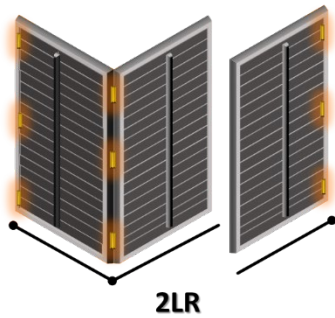

SHUTTER ORDERING INSTRUCTIONS	
INSTALL	Full Turnkey: <i>(Full warranty to original purchaser)</i> No Check Measure - Yes Install <i>(Not responsible for proper fitting)</i> No Check Measure - No Install <i>(No in-home warranty service)</i>
PRODUCT	Painted Smooth Textured Stained Rustic-Knotty
HINGE TYPES	Painted Polished Brass Nickel Bronze Antique Brass
QTY	Number of shutters
WIDTH	Width of opening
HEIGHT	Height of opening
# OF PANELS	Panels requested for opening – please see size limitations on page S-5
LOUVER SIZE	2 1/2", 3 1/2" OR 4 1/2"
FRAME INSTALL CODE	S =Surface Mount Z = Z-Frame BPT =Bi Pass Track I =Inset Mount BF =Bi-Fold BFT =Bi-Fold Track
FRAME OPTIONS	Z-FRAME
	SURFACE FRAME
	CM3 =3" Crown Molding LBN =L Frame - Bullnose SM =2 1/4" Spanish Molding LBB =L Frame with Bead F =2 1/4" Flat Frame
HINGING	L/R =Single Panel Hinge L or R LR =2 Panels <i>(Please see "Panel Configurations" on page S-4)</i>
FINISH	DT =Desert Texture/Sandblast (Panels Only) SP =Smooth Paint SS =Smooth Stain RST = Rustic-Knotty
COLOR	Any HOME DECOR basswood color can be specified as standard, all other colors are considered custom.
ROOM	Room that contains specified window openings
NOTES	Any special instructions for specific opening

HOME DECOR

WHOLESALE FABRICATORS

Made in America

PANEL/HINGING CONFIGURATIONS

Single Panel

Two Panels

Three Panels

Four Panels