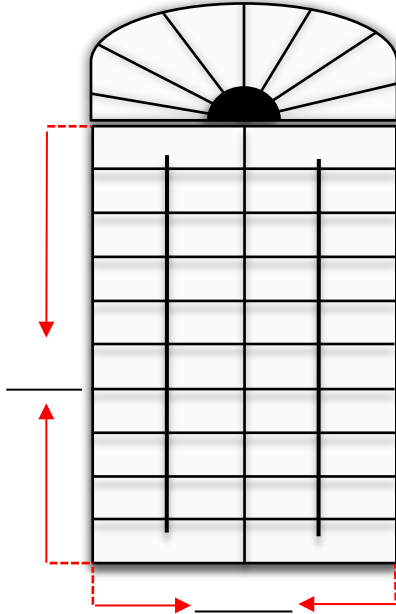

HOME DECOR

WHOLESALE FABRICATORS

Made in America

SIDEMARK: _____ PO #: _____ DATE: ____ / ____ / ____

EYEBROW FAN