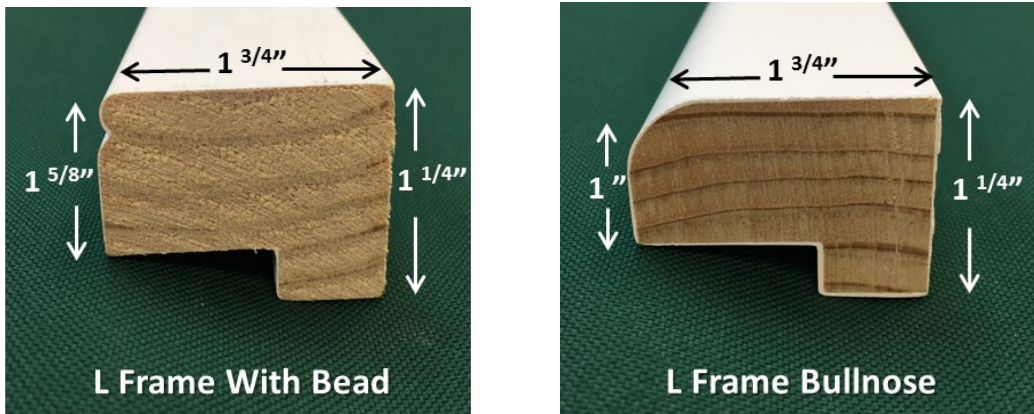

LOUVER WIDTH	WINDOW DEPTH
2 1/2 Inch	1 Inch
3 1/2 Inch	2 Inch
4 1/2 Inch	3 Inch

Window sill depths less than stated above will require a build out to ensure proper operation of the louver. Your client may always opt for a surface mount shutter, thereby avoiding the above situation.

HOME DECOR

WHOLESALE FABRICATORS

Made in America

FRAMES AND DETAILS

Z-Frame Mounts

Surface Mounts

ORDERING KEY			
Z-FRAMES		SURFACE MOUNTS	
CM3	Crown Molding 3"	LBN	L Frame - Bullnose
SM	Spanish Molding 2 1/4"	LBB	L Frame with Bead
F	Flat Frame		