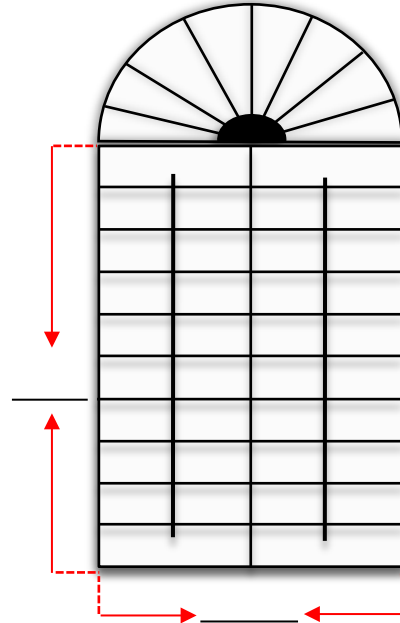

HALF CIRCLE FAN