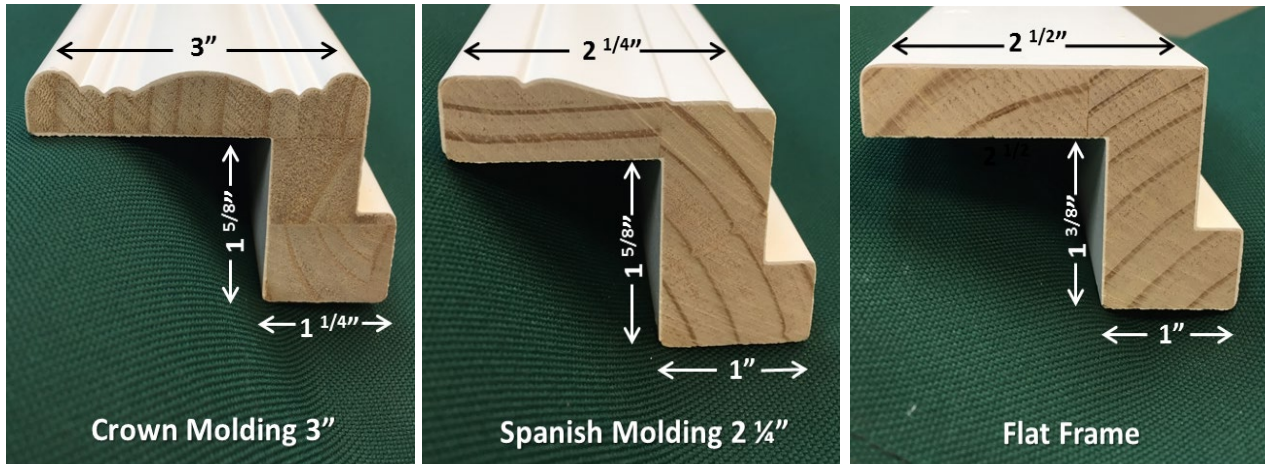

HOME DECOR

WHOLESALE FABRICATORS

Made in America

FRAMES AND DETAILS

Z-Frame Mounts